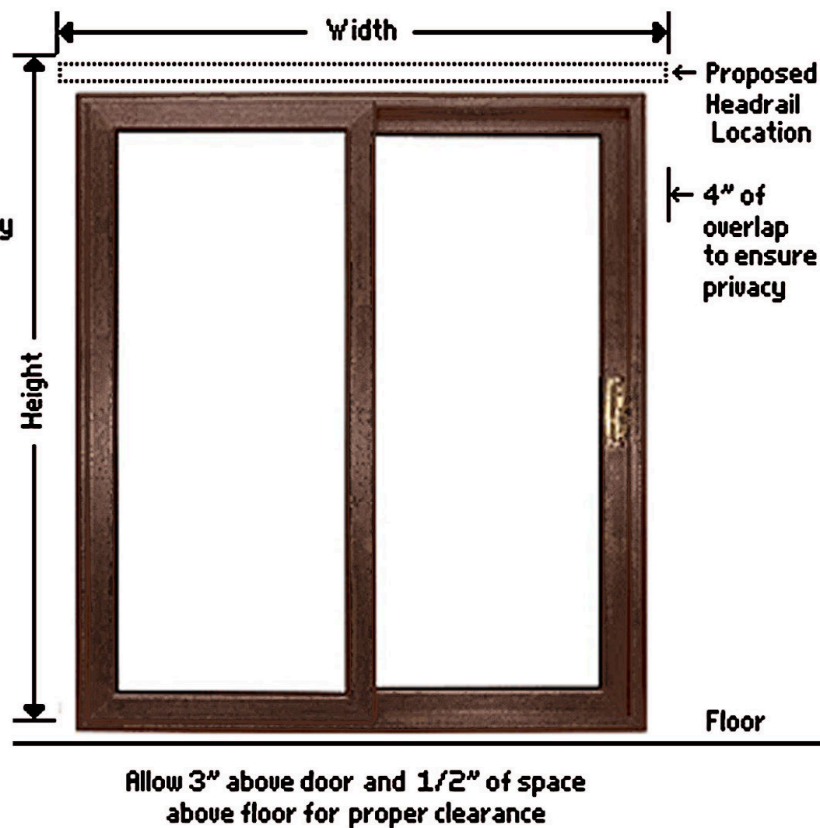

ECONOMY ZEBRA

MOTORIZED SYSTEM
ALSO AVAILABLE

**PRINTED ROLLER
ROMAN MECHANISM**

**ROLLER BLINDS
WOODEN BLINDS**

**ZEBRA BLINDS
VERMAN BLINDS**

HOW TO MEASURE FOR WINDOW BLINDS

OUTSIDE MOUNT WINDOW

PATIO DOOR

MEASURING FOR WINDOW BLINDS:

1: Measure the width of the window opening (including trim black). If there is a room, add at least 4 inches to each side for overlap to ensure you don't have gaps in your installed custom window Blinds that can let in light.

2: Measure the height of the window opening. Add at least three inches in height to allow for mounting brackets above the door frame or window frame and add your desired overlap at the bottom. If your window blinds will hang down to the floor or to the windows deduct at least one and a half inch for clearance.

3: Window blind measurements are determined by width first and then length. For example, 6 inch x 48 inch window blinds are 66 inches wide (from side to side) and 48 inches long (from top to bottom).

ZEBRA GRASS
COLOR NO#:7540
WIDTH: 118 INCHES