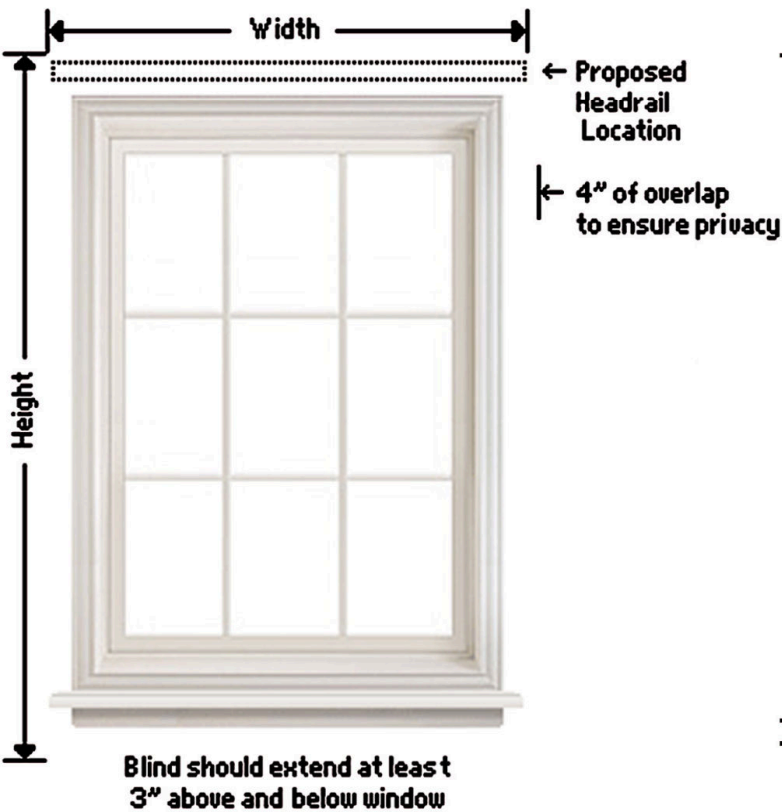

HOW TO MEASURE FOR WINDOW BLINDS

OUTSIDE MOUNT WINDOW